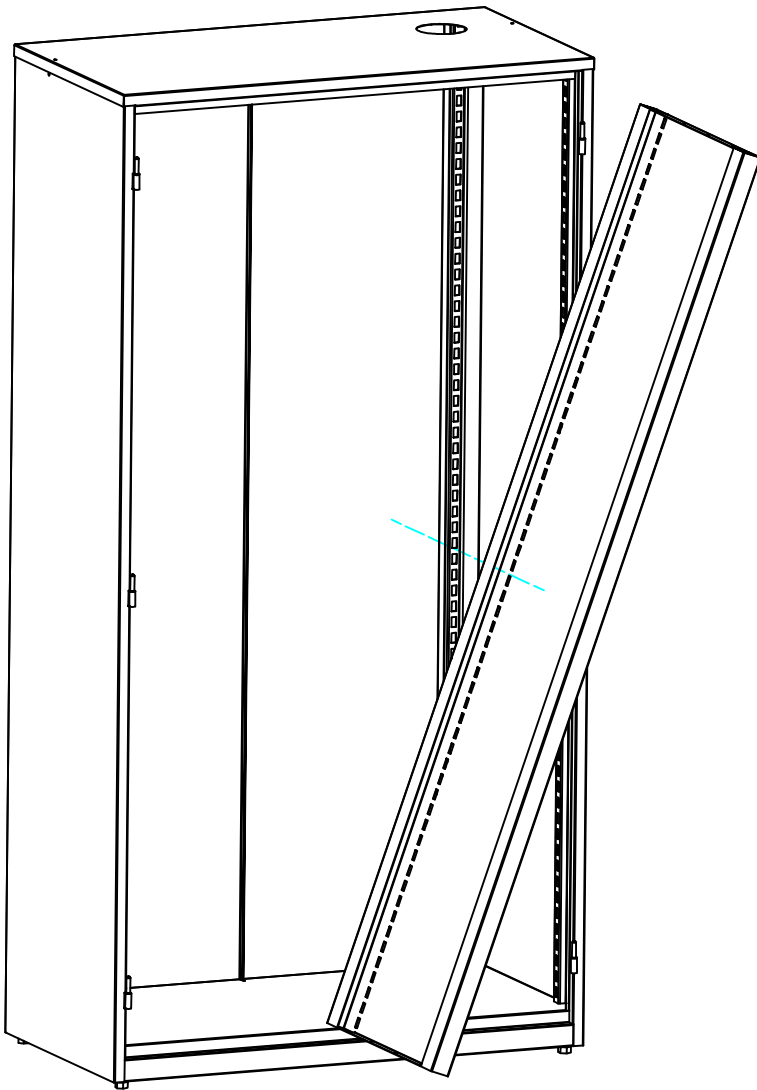

Shelves and divider for cabinet

4 mounting screws
up and down

265 mm approx.
Inside

Place the shelves on brackets

4 brackets/shelf