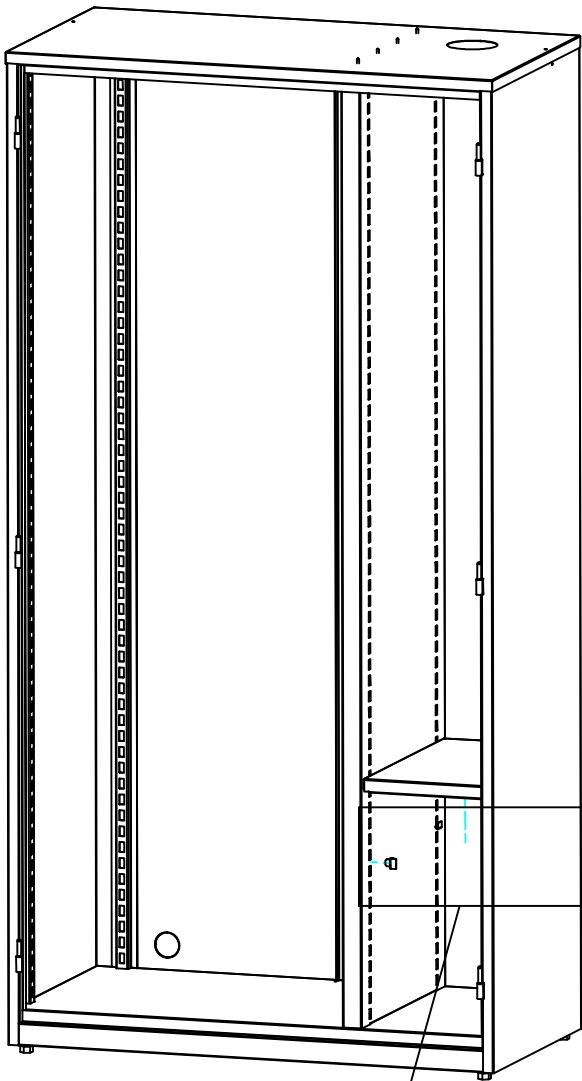

Shelves and divider for cabinet

4 mounting screws
up and down

265 mm approx.
Inside

Place the shelves on brackets

4 brackets/shelf