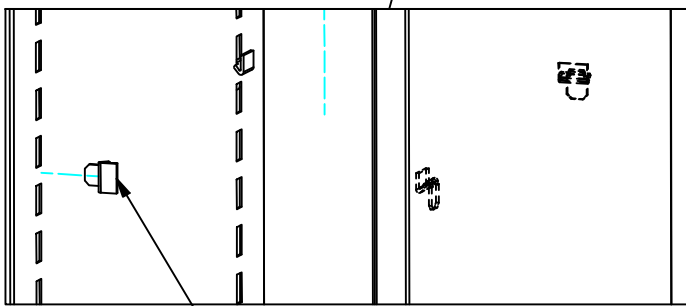

Shelves and divider for cabinet

4 mounting screws
up and down

265 mm approx.
Inside

Place the shelves on brackets

4 brackets/shelf