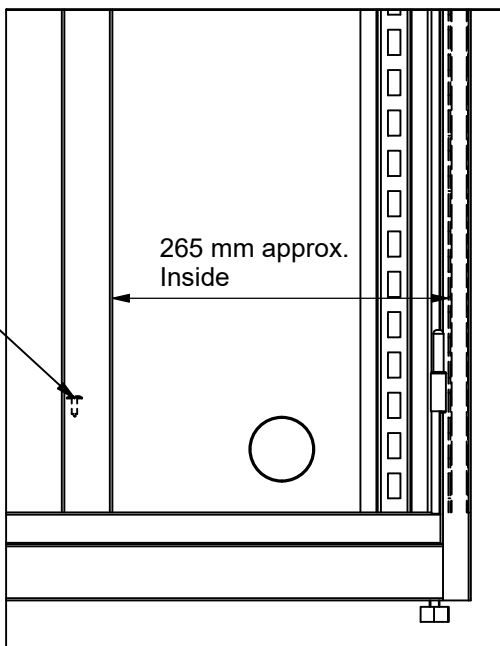

Shelves and divider for cabinet

4 mounting screws
up and down

265 mm approx.
Inside

Place the shelves on brackets

4 brackets/shelf