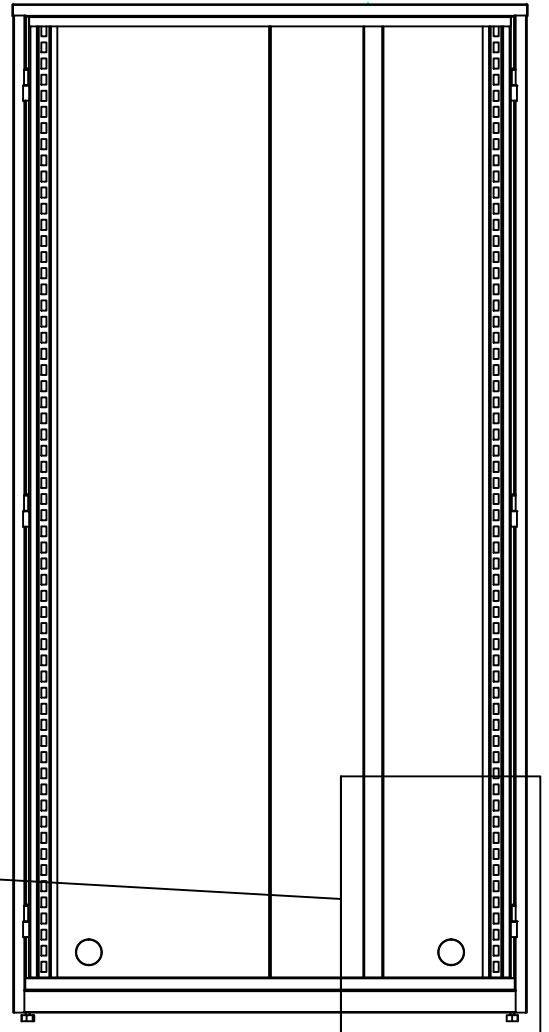

Shelves and divider for cabinet

4 mounting screws
up and down

265 mm approx.
Inside

Place the shelves on brackets

4 brackets/shelf