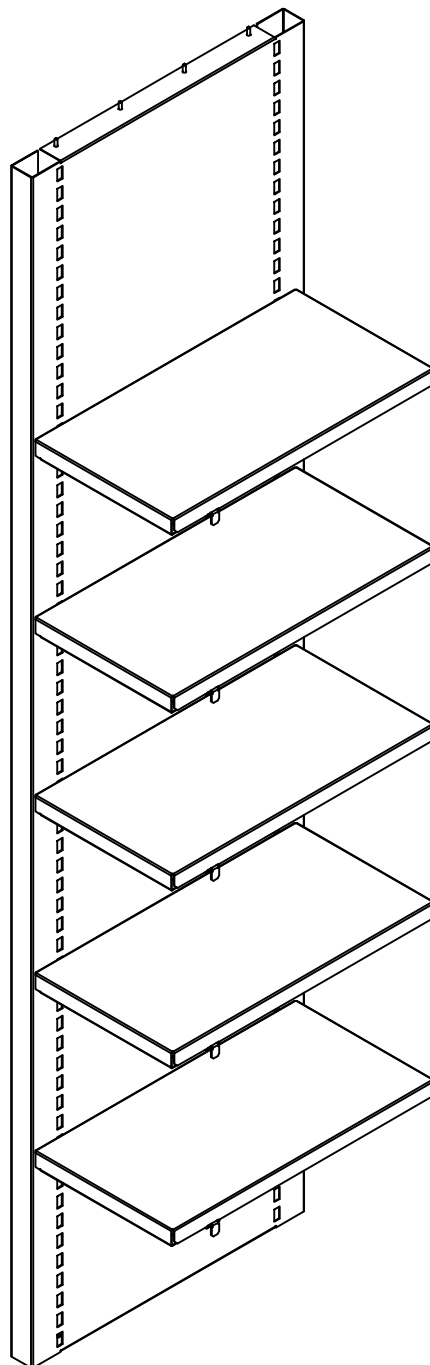

Shelves and divider for cabinet

4 mounting screws
up and down

265 mm approx.
Inside

Place the shelves on brackets

4 brackets/shelf